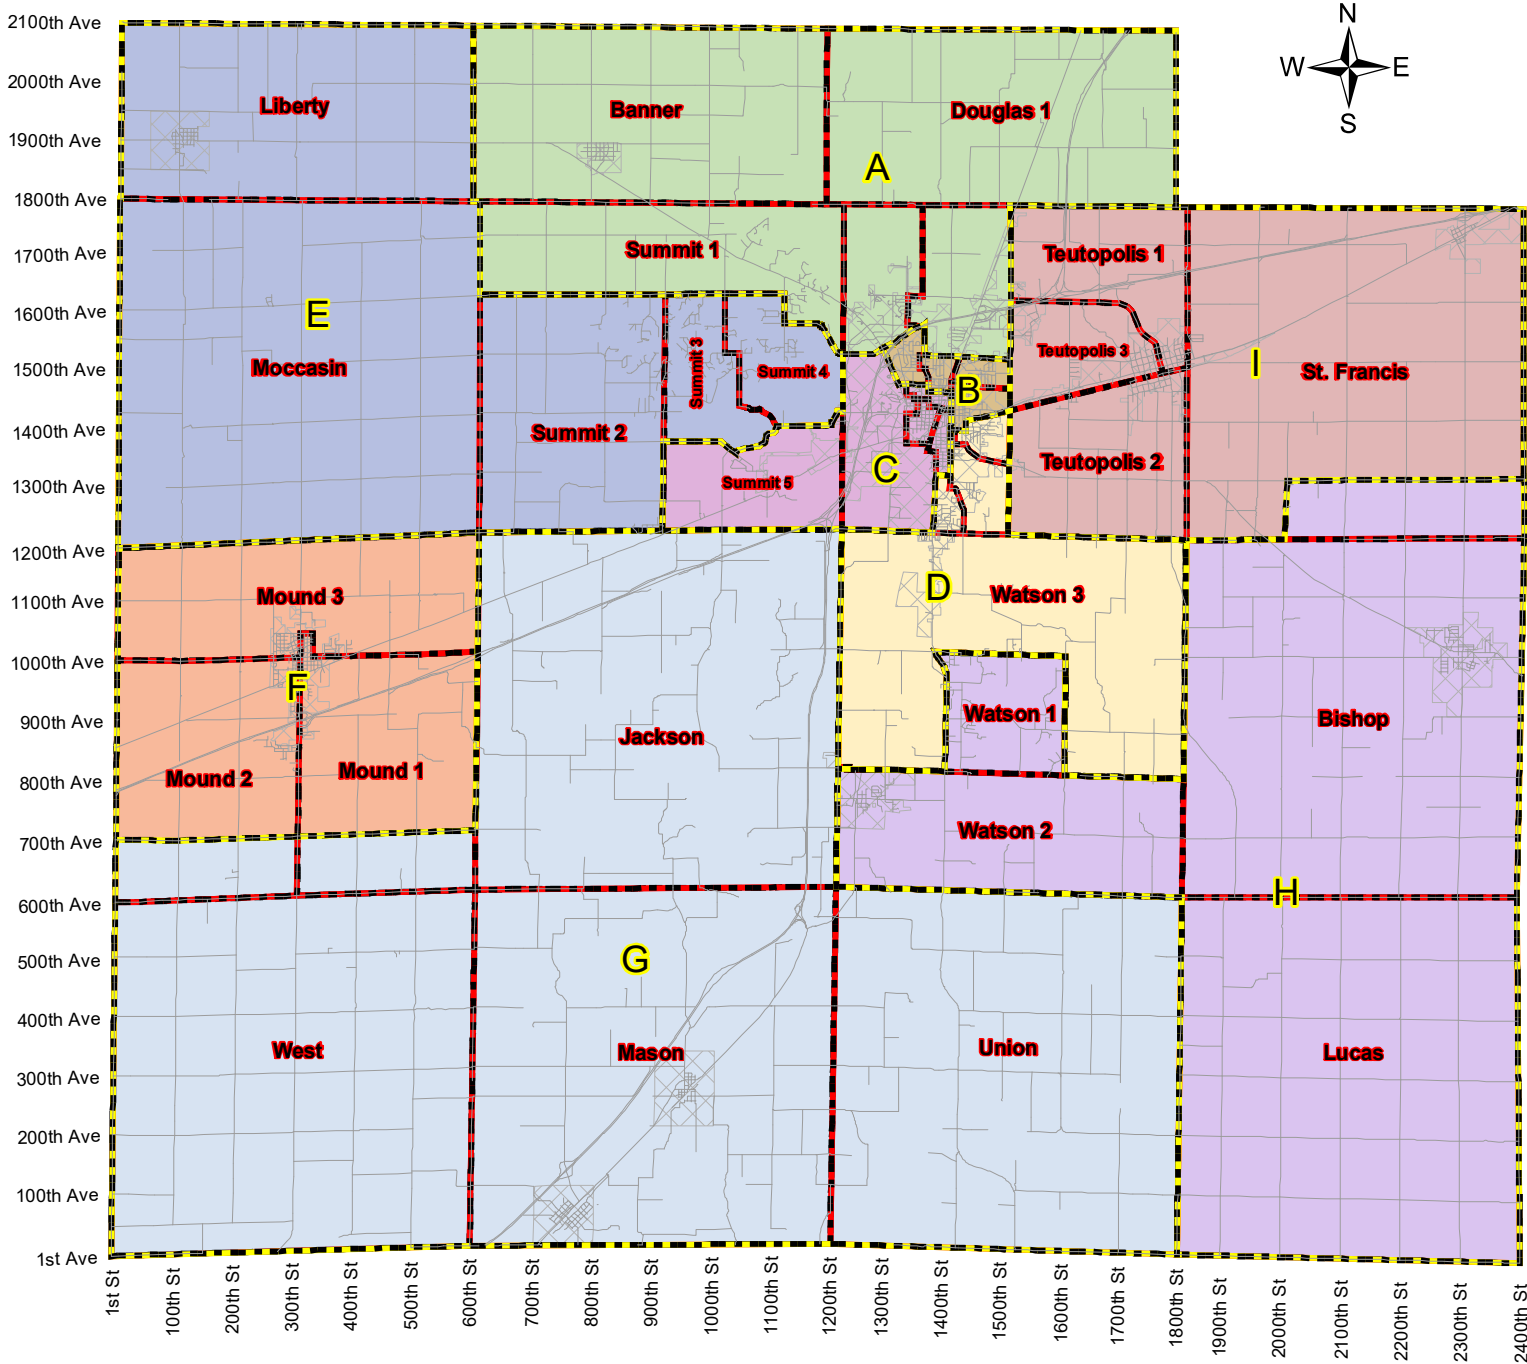

Effingham County Board Districts and Voting Precincts

Note: Detailed map of Douglas Township can be found on Co. Clerk's website

Legend

- ★ Polling Pl
- Streets
- ⊠ Mun Bndries
- ▭ Voting Prec
- ▭ Cnty Brd Dist